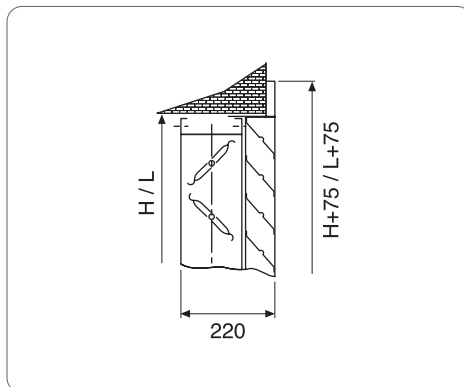

GHR100

▶ **PRODUCT WITH DECLARATION OF CONFORMITY UNI 9494/2 - 2017 FOR TEMPERATURES UP TO 722 °C**

Description

GHR100: galvanised steel air intake/expulsion grille, blades pitch 100 mm with rainproof profile and wire mesh

GH100DL: including damper with front control

GH100SPD: including gravity outlet damper

GH100SPS: including gravity intake damper

CT: wall/duct counterframe

• perforated flanges Ø8 pitch 600 (list price +10%)

Special versions

GH100: without wire mesh
GHR100 price (list price -4%)

GHX100: made of AISI 304 stainless steel (list price x 2.5)

GHXX100: made of AISI 316 stainless steel (list price x 3)

...EH: heating cables on wire mesh or frame

GHR100: RAL 9005 / 9006 / 9010 coating (list price 100 €/sq m net + 30 € fixed, other RAL colours on request)

Selection table

V	ΔPt	LpA
1.0	7	17
1.5	16	25
2.0	28	30
2.5	46	35
3.0	64	39
3.5	88	42
4.0	113	44
4.5	145	47
5.0	170	50

V: velocity referring to front section (B-25) x (H-125) m/s

ΔPt: pressure drop in Pa

LpA: sound level pressure, measured in free field at a distance of 2 metres, hemispherical

All prices are list prices for local market, for a quotation please contact us.

GHR100 price list

H/L	400	600	800	1000	1200	1400	1600	1800	2000
400	77	105	133	161	188	216	244	272	300
600	105	138	170	202	234	266	299	331	363
800	133	170	207	243	280	317	354	390	427
1000	161	203	244	284	326	367	409	449	491
1200	189	235	281	326	372	417	463	509	555
1400	217	268	318	367	418	467	518	568	618
1600	245	300	355	409	463	518	573	627	682
1800	274	332	391	450	509	568	627	687	746
2000	302	365	428	491	555	618	682	746	809

Delivery: 2 weeks

GH100DL price list