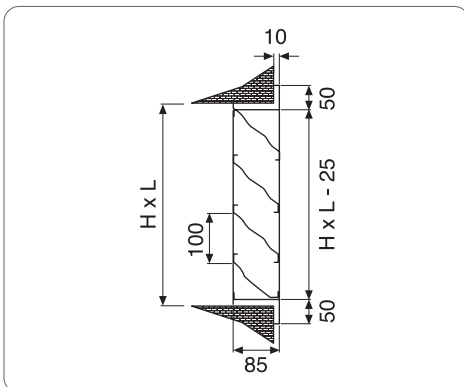

GHR100

▶ **PRODUCT WITH DECLARATION OF CONFORMITY UNI 9494/2 - 2017 FOR TEMPERATURES UP TO 722 °C**

Description

GHR100: galvanised steel air intake/expulsion grille, blades pitch 100 mm with rainproof profile and wire mesh

GH100DL: including damper with front control

GH100SPD: including gravity outlet damper

GH100SPS: including gravity intake damper

CT: wall/duct counterframe

• perforated flanges Ø8 pitch 600 (list price +10%)

Special versions

GH100: without wire mesh
GHR100 price (list price -4%)

GHX100: made of AISI 304 stainless steel (list price x 2.5)

GHXX100: made of AISI 316 stainless steel (list price x 3)

...EH: heating cables on wire mesh or frame

GHR100: RAL 9005 / 9006 / 9010 coating (list price 100 €/sq m net + 30 € fixed, other RAL colours on request)

Selection table

V	ΔPt	LpA
1.0	7	17
1.5	16	25
2.0	28	30
2.5	46	35
3.0	64	39
3.5	88	42
4.0	113	44
4.5	145	47
5.0	170	50

V: velocity referring to front section (B-25) x (H-125) m/s

ΔPt: pressure drop in Pa

LpA: sound level pressure, measured in free field at a distance of 2 metres, hemispherical

All prices are list prices for local market, for a quotation please contact us.

GHR100 price list

H/L	400	600	800	1000	1200	1400	1600	1800	2000
400	77	105	133	161	188	216	244	272	300
600	105	138	170	202	234	266	299	331	363
800	133	170	207	243	280	317	354	390	427
1000	161	203	244	284	326	367	409	449	491
1200	189	235	281	326	372	417	463	509	555
1400	217	268	318	367	418	467	518	568	618
1600	245	300	355	409	463	518	573	627	682
1800	274	332	391	450	509	568	627	687	746
2000	302	365	428	491	555	618	682	746	809

Delivery: 2 weeks

GH100DL price list