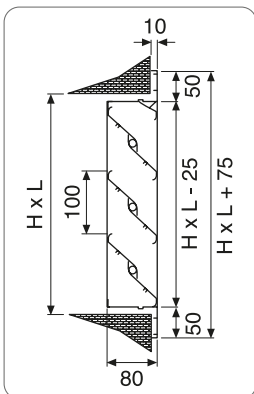

GHR100A

Description

GHR100A: air intake/expulsion grille in natural anodised aluminium blades pitch 100 mm with rainproof profile, including wire mesh

GAO100: like GHR100A but with adjustable blades

GH100ADL: including damper with front control

GH100ASPD: including gravity outlet damper

GH100ASPS: including gravity intake damper

CT: counterframe
• non-perforated flanges

Special versions

GH100A: without wire mesh
GHR100A price decrease by 7%

GH100AN: natural aluminium
GH100A price decrease by 12%

GHR100A: RAL 9005 / 9006 / 9010 coating (list price 100 €/sqm net + 30 € fixed, other RAL colours on request)

Selection table

V	ΔPt	LpA
1.0	7	> 20
1.5	16	22
2.0	28	30
2.5	46	36
3.0	64	42
3.5	88	46
4.0	113	49
4.5	145	53
5.0	170	56

V: velocity referring to front section (B-25) x (H-125) m/s

ΔPt: pressure drop in Pa

LpA: sound level pressure, measured in free field at a distance of 2 metres, hemispherical

All prices are list prices for local market, for a quotation please contact us.

GHR100A price list

H/L	400	600	800	1000	1200	1400	1600	1800	2000
400	150	187	224	260	297	334	371	408	445
600	197	248	299	351	402	453	504	556	607
800	244	309	375	441	506	572	638	703	769
1000	291	371	451	531	611	691	771	851	931
1200	338	432	527	621	715	810	904	998	1093
1400	385	494	602	711	820	928	1037	1146	1254
1600	432	555	678	801	924	1047	1170	1293	1416
1800	479	616	754	891	1029	1166	1303	1441	1578
2000	526	678	830	981	1133	1285	1437	1588	1740

Delivery: 2 weeks

GAO100 price list

H/L	400	600	800	1000	1200	1400
400	ON REQUEST					
600						
800						
1000						
1200						
1400						
1600						

Delivery: 2 weeks

GH100ADL price list

H/L	400	600	800	1000	1200	1400	1600	1800	2000
400	ON REQUEST								
600									
800									
1000									
1200									
1400									
1600									
1800									

Delivery: 3 weeks

GH100ASPD/S price list

H/L	400	600	800	1000	1200	1400	1600	1800	2000
400	ON REQUEST								
600									
800									
1000									
1200									
1400									
1600									
1800									
2000									

Delivery: 3 weeks