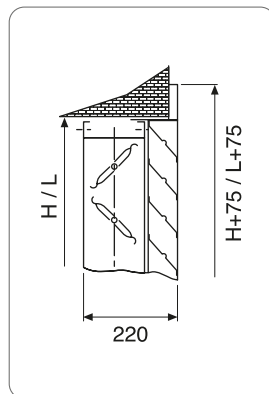

GHR100A

Description

GHR100A: air intake/expulsion grille in natural anodised aluminium blades pitch 100 mm with rainproof profile, including wire mesh

GAO100: like GHR100A but with adjustable blades

GH100ADL: including damper with front control

GH100ASPD: including gravity outlet damper

GH100ASPS: including gravity intake damper

CT: counterframe
• non-perforated flanges

Special versions

GH100A: without wire mesh
GHR100A price decrease by 7%

GH100AN: natural aluminium
GH100A price decrease by 12%

GHR100A: RAL 9005 / 9006 / 9010 coating (list price 100 €/sqm net + 30 € fixed, other RAL colours on request)

Selection table

V	ΔPt	LpA
1.0	7	> 20
1.5	16	22
2.0	28	30
2.5	46	36
3.0	64	42
3.5	88	46
4.0	113	49
4.5	145	53
5.0	170	56

V: velocity referring to front section (B-25) x (H-125) m/s

ΔPt: pressure drop in Pa

LpA: sound level pressure, measured in free field at a distance of 2 metres, hemispherical

All prices are list prices for local market, for a quotation please contact us.

GHR100A price list

H/L	400	600	800	1000	1200	1400	1600	1800	2000
400	150	187	224	260	297	334	371	408	445
600	197	248	299	351	402	453	504	556	607
800	244	309	375	441	506	572	638	703	769
1000	291	371	451	531	611	691	771	851	931
1200	338	432	527	621	715	810	904	998	1093
1400	385	494	602	711	820	928	1037	1146	1254
1600	432	555	678	801	924	1047	1170	1293	1416
1800	479	616	754	891	1029	1166	1303	1441	1578
2000	526	678	830	981	1133	1285	1437	1588	1740

Delivery: 2 weeks

GAO100 price list

H/L	400	600	800	1000	1200	1400
400	ON REQUEST					
600						
800						
1000						
1200						
1400						
1600						

Delivery: 2 weeks

GH100ADL price list

H/L	400	600	800	1000	1200	1400	1600	1800	2000
400	ON REQUEST								
600									
800									
1000									
1200									
1400									
1600									
1800									

Delivery: 3 weeks

GH100ASPD/S price list

H/L	400	600	800	1000	1200	1400	1600	1800	2000
400	ON REQUEST								
600									
800									
1000									
1200									
1400									
1600									
1800									
2000									

Delivery: 3 weeks