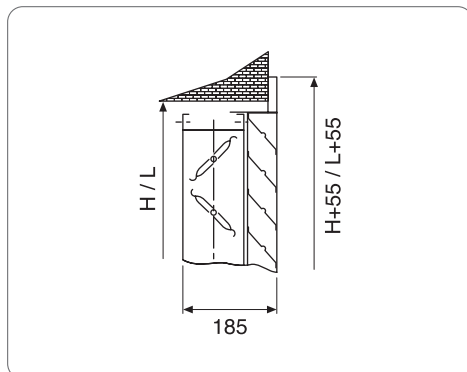

▶ **PRODUCT WITH DECLARATION OF CONFORMITY UNI 9494/2 - 2017 FOR TEMPERATURES UP TO 722 °C**

Description

GLR50: galvanised steel air intake/expulsion grille, blades pitch 50 mm with rainproof profile, including wire mesh

GL50DL: including damper with front control

GL50SPD: including gravity outlet damper

GL50SPS: including gravity intake damper

CT: wall counterframe

Special versions

• frame holes pitch 600mm (list price +10%)

GL50: without wire mesh

GLR50 price (list price -4%)

GLX50: made of AISI 304 stainless steel (list price x 2.5)

GLXX50: made of AISI 316 stainless steel (list price x 3)

...EH: heating cables on wire mesh or frame

GLR50: RAL 9005 / 9006 / 9010 coating (list price 100 €/sq m net + 30 € fixed, other RAL colours on request)

Selection table

V	ΔPt	LpA
1.0	7	> 20
1.5	16	27
2.0	28	35
2.5	46	43
3.0	66	47
3.5	90	51
4.0	115	54
4.5	150	57
5.0	180	60

V: velocity referring to front section (B-25) x (H-75) m/s

ΔPt: pressure drop in Pa

LpA: sound level pressure, measured in free field at a distance of 2 metres, hemispherical

All prices are list prices for local market, for a quotation please contact us.

GLR50 price list

H/L	400	500	600	800	1000	1200	1400	1600	1800
200	49	61	72	94	116	138	161	183	205
300	63	75	88	112	137	161	186	210	234
400	76	90	104	130	157	184	211	237	264
500	90	105	119	148	178	206	236	265	293
600	104	119	135	166	198	229	261	292	323
700	117	134	151	185	219	252	286	319	352
800	130	149	167	202	239	274	311	347	382
900	144	164	183	221	260	297	336	374	411
1000	158	178	199	239	280	320	361	401	441
1100	171	193	215	257	301	343	387	428	470
1200	185	208	231	275	321	365	412	456	500
1300	198	223	247	293	342	388	437	483	529
1400	212	237	263	311	362	411	462	510	559
1500	225	252	279	329	383	433	487	538	588
1600	239	267	295	347	404	456	512	565	618

Delivery: 2 weeks

GL50DL price list