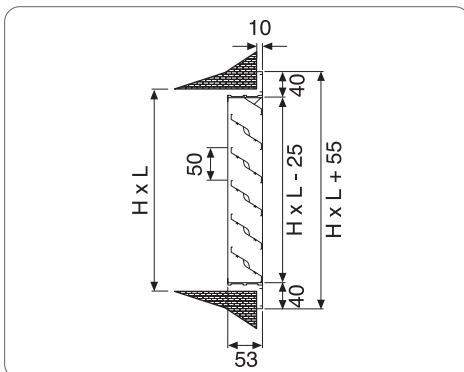

▶ **PRODUCT WITH DECLARATION OF CONFORMITY UNI 9494/2 - 2017 FOR TEMPERATURES UP TO 722 °C**

Description

GLR50: galvanised steel air intake/expulsion grille, blades pitch 50 mm with rainproof profile, including wire mesh

GL50DL: including damper with front control

GL50SPD: including gravity outlet damper

GL50SPS: including gravity intake damper

CT: wall counterframe

Special versions

• frame holes pitch 600mm (list price +10%)

GL50: without wire mesh

GLR50 price (list price -4%)

GLX50: made of AISI 304 stainless steel (list price x 2.5)

GLXX50: made of AISI 316 stainless steel (list price x 3)

...EH: heating cables on wire mesh or frame

GLR50: RAL 9005 / 9006 / 9010 coating (list price 100 €/sq m net + 30 € fixed, other RAL colours on request)

Selection table

V	ΔPt	LpA
1.0	7	> 20
1.5	16	27
2.0	28	35
2.5	46	43
3.0	66	47
3.5	90	51
4.0	115	54
4.5	150	57
5.0	180	60

V: velocity referring to front section (B-25) x (H-75) m/s

ΔPt: pressure drop in Pa

LpA: sound level pressure, measured in free field at a distance of 2 metres, hemispherical

All prices are list prices for local market, for a quotation please contact us.

GLR50 price list

H/L	400	500	600	800	1000	1200	1400	1600	1800
200	49	61	72	94	116	138	161	183	205
300	63	75	88	112	137	161	186	210	234
400	76	90	104	130	157	184	211	237	264
500	90	105	119	148	178	206	236	265	293
600	104	119	135	166	198	229	261	292	323
700	117	134	151	185	219	252	286	319	352
800	130	149	167	202	239	274	311	347	382
900	144	164	183	221	260	297	336	374	411
1000	158	178	199	239	280	320	361	401	441
1100	171	193	215	257	301	343	387	428	470
1200	185	208	231	275	321	365	412	456	500
1300	198	223	247	293	342	388	437	483	529
1400	212	237	263	311	362	411	462	510	559
1500	225	252	279	329	383	433	487	538	588
1600	239	267	295	347	404	456	512	565	618

Delivery: 2 weeks

GL50DL price list